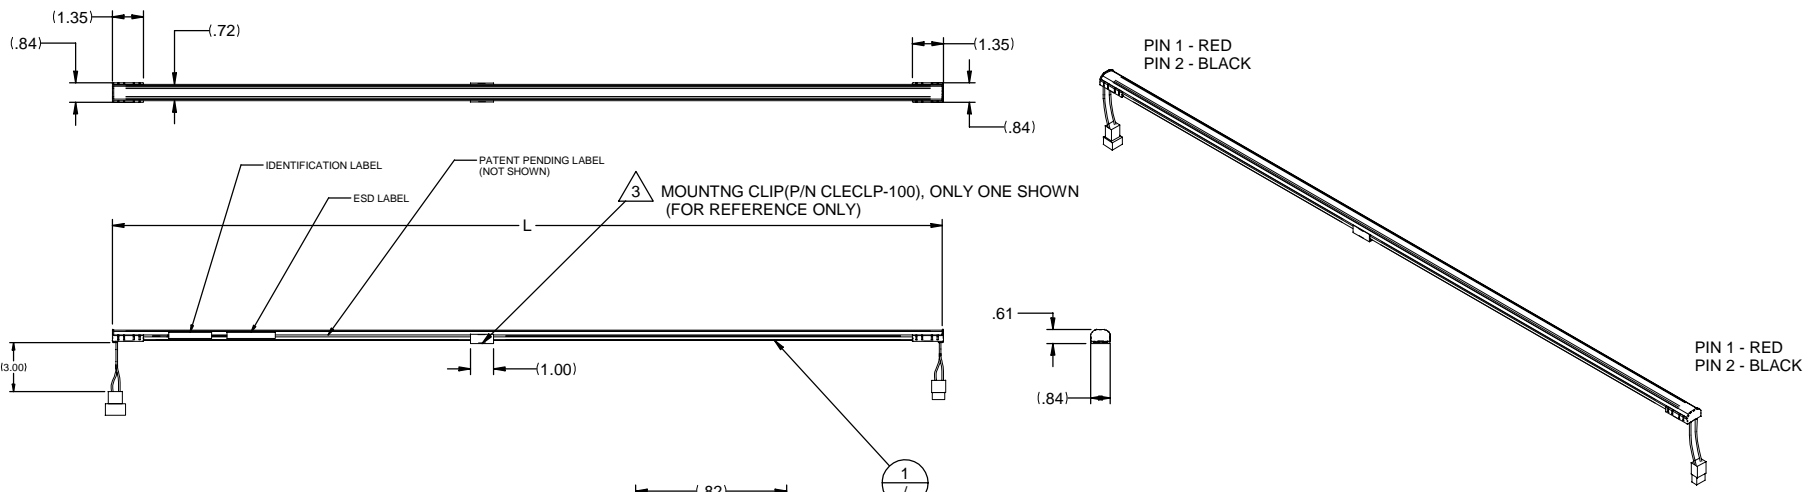

REVISIONS			
REV	DESCRIPTION	DATE	APPROVED
A	MODIFIED WEIGHT TABLE	3/11/2002	G. SNYDER
B	MODIFIED ENDCAP AND LENS DESIGNS	8/2/2002	GJS
C	CHANGED OVERALL DIMENSION FROM 36.1 TO 'L'	2/28/2003	GJS
D	ADDED 9 THROUGH 17 INCH LENGTHS AND CHANGED WEIGHTS	3/17/2003	GJS
E	ADD LABEL ANNOTATIONS. ADD PIN DESCRIPTIONS.	12-13-03	D. CAPKA
F	ADD NOMINAL CURRENT TO TABLE 1.	1-14-05	D. CAPKA

NOTES: UNLESS OTHERWISE SPECIFIED:

1. MAXIMUM UNIT WEIGHT IS LISTED IN TABLE 1.
2. LIGHTING ELEMENTS ARE DESIGNED TO BE USED WITH CABIN LIGHT CONTROLLER CLC500-01 OR CLC450-01.
3. USE MOUNTING CLIP (HUT P/N) CLECLP-100 TO SECURE LIGHTING ELEMENT.

"XXX"	"L"	WEIGHT(LBS)	CURRENT (NOMINAL)
209	9.10	0.15	180
210	10.10	0.16	200
211	11.10	0.18	230
212	12.10	0.19	240
213	13.10	0.21	260
214	14.10	0.22	290
215	15.10	0.24	300
216	16.10	0.25	320
217	17.10	0.27	350
218	18.10	0.29	360
219	19.10	0.30	380
220	20.10	0.32	410
221	21.10	0.33	420
222	22.10	0.35	440
223	23.10	0.36	450
224	24.10	0.38	480
225	25.10	0.39	500
226	26.10	0.41	510
227	27.10	0.42	540
228	28.10	0.44	560
229	29.10	0.45	590
230	30.10	0.47	600
231	31.10	0.48	620
232	32.10	0.50	630
233	33.10	0.51	660
234	34.10	0.53	675
235	35.10	0.54	700
236	36.10	0.56	720

TABLE 1