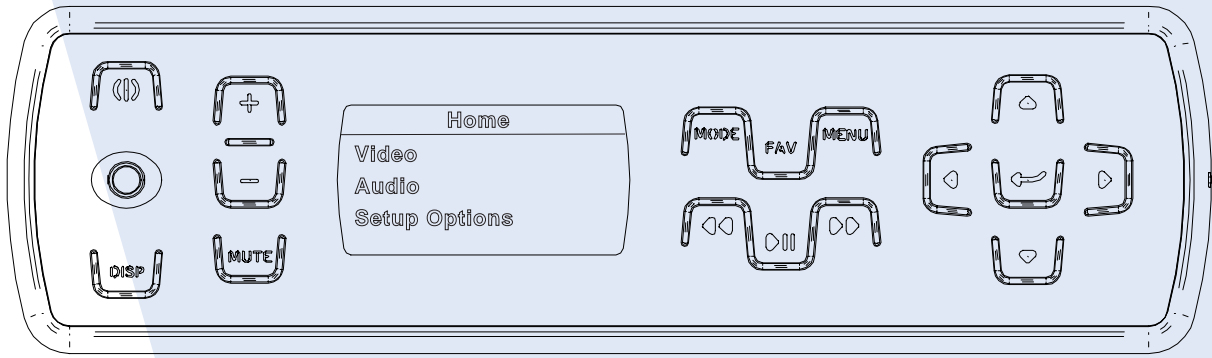

System Specifications*

Heads Up's Cabin Entertainment package provides audio and video entertainment at your fingertips.

Integration.

Sure there are lots of entertainment choices today. You can mix and match all of your favorite listening and viewing selections including Sirius XM Satellite Radio, individually recorded MP3's and wide-screen video in high definition. More importantly, Heads Up provides you the integration to easily manage all of your preferred choices from a single in-seat panel. Avoid the hassle and worry of keeping up with multiple remote controls, systems and switches. With Heads Up's integrated approach, you have all the options at your seat.

Flexibility.

From satellite radio to complete audio/video systems, Heads Up offers a wide range of options. Need to present a Powerpoint presentation with your team during flight while your kids are competing against each other with the latest Xbox game? No problem. Want to provide control for what is shown on the bulkhead monitor? Absolutely! Take advantage of all the following features and options:

- In-Seat Controls w/Integrated Head-Phone Jacks)
- Sirius XM Satellite Radio at Each Seat
- Individually Recorded MP3 Connection
- Auxillary Audio Attachment (ie, iPod, etc)
- Multiple Blu-Ray DVD Players
- SVGA Connection for Computer Presentations
- Component/Composite Input (Xbox, PlayStation, etc)

Quality and Affordability.

You know what to expect from Heads Up - quality products with superior service at an affordable price. Features such as our embedded differential signaling provide for longer cable runs with maximum video clarity. No extra filters required - simply built into the products to minimize parts and to enhance your overall viewing experience. One stop shopping provides a clean look to your interior with a fully integrated and manageable system. Don't let your entertainment system control you - take charge with Heads Up!

System Components:

Video

- Inputs (3) Component/Composite, (1) SVGA
- Outputs (5) Component/Composite/SVGA
- Monitor Options 10" arm / bulkhead and 15" bulkhead mount
- Blu-ray DVD Single Disk / Max 2 per System
- Inseat Controls Up to (4) per System
- User Equipment Option(s) MP3 via USB, SVGA, Aux Audio, Component/Composite

Electrical

- Nominal Input Voltage 28 VDC
- Microprocessor Based 32 Bit - 400Mhz PowerPC
- Current (Standard System) 8.5Amps
- Power (Standard System) 238.5 Watts
- Protocol RS232 / RS485
- Video Switching Non-Blocking Cross Point Switch

Physical